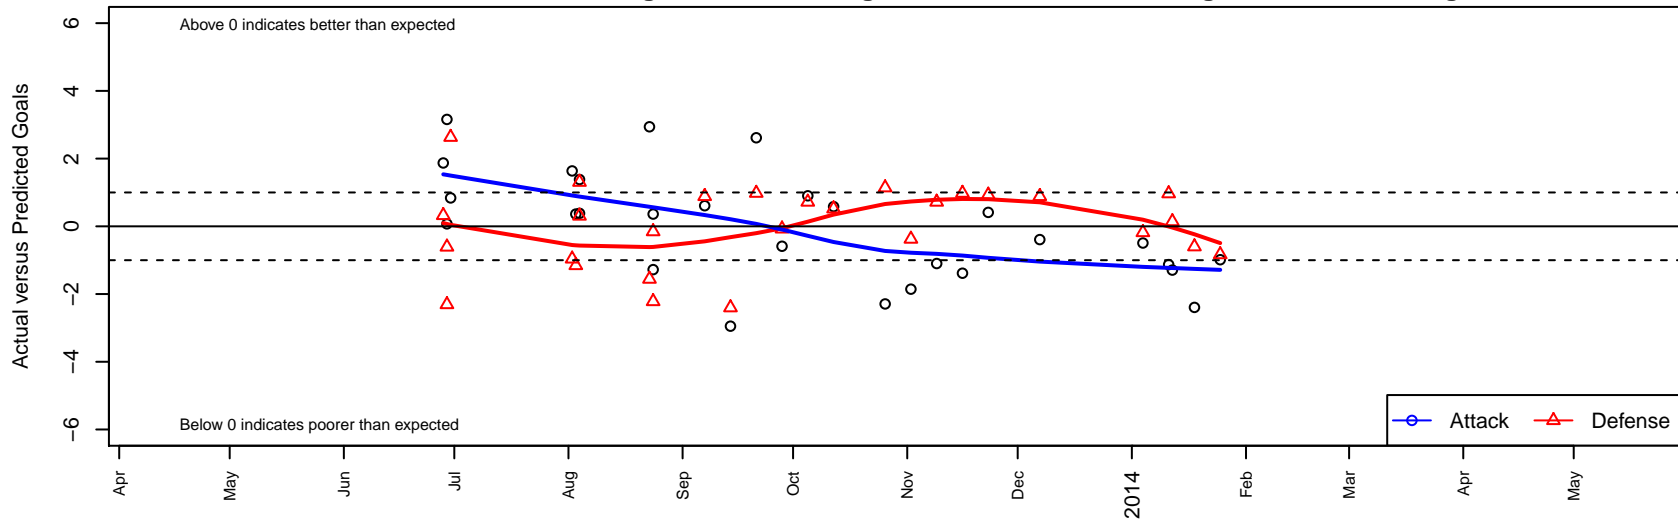

Storm King B00

Storm King SC
 Port Angeles, WA
 B00 total strength=808
 attack=1.25 defense=0.84
 fall league = NPSL B13D2
 alt names used:
 Storm King B00
 Storm King
 Storm King 00
 Storm King Select 00
 Storm King BU 00
 Storm King BU00
 Storm King Soccer Club – B13

Venues played:
 Clash At the Border Silver/Bronze Pool Play U1
 Clash At the Border Silver U13
 Dungeness Cup BU13
 Island Cup BU13
 NPSL B13D2
 Founders Cup B00

Storm King B00
 Dots are actual minus expected GF (blue circles) and GA (red triangles).
 Blue line is smoothed change in attack strength. Red is smoothed change in defense strength.